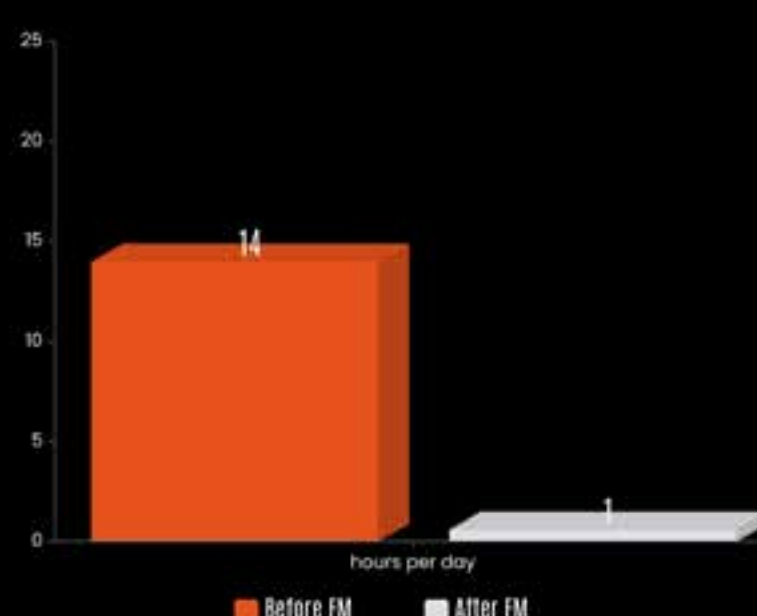

FLEET MANAGER

TAILOR MADE
FLEET MANAGEMENT SOFTWARE

<1.000 MANAGED CARS

DAMAGES &
REPAIRS

-12%

VEHICLES
OPTIMIZATION

+40%

CO2
EMISSIONS

-30%

-268 e-mails per day

+13 hours time saved

+ 1 MLN fine payments recovery

20 out of 100

fine payments
recovered

BEFORE FM

80 out of 100