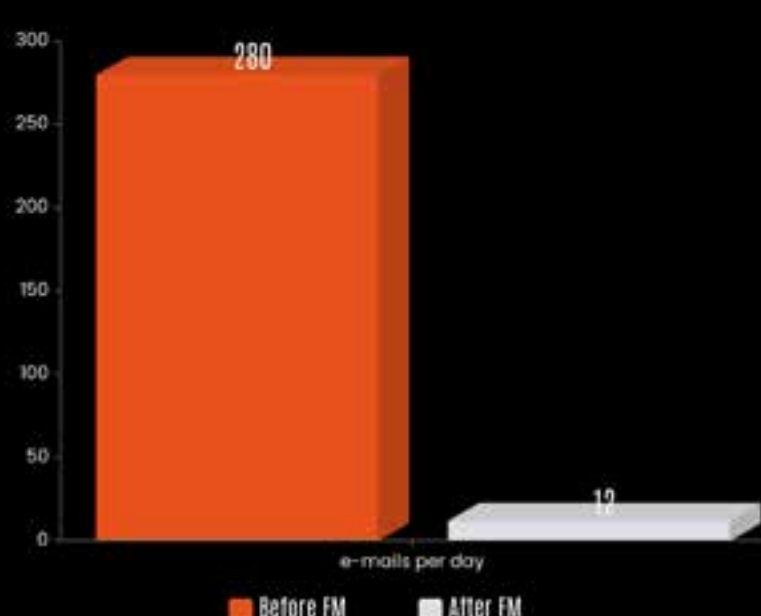

FLEET MANAGER

TAILOR MADE
FLEET MANAGEMENT SOFTWARE

<1.000 MANAGED CARS

DAMAGES &
REPAIRS

-12%

VEHICLES
OPTIMIZATION

+40%

CO2
EMISSIONS

-30%

-268 e-mails per day

+13 hours time saved

+ 1 MLN fine payments recovery

20 out of 100

fine payments
recovered

BEFORE FM

80 out of 100