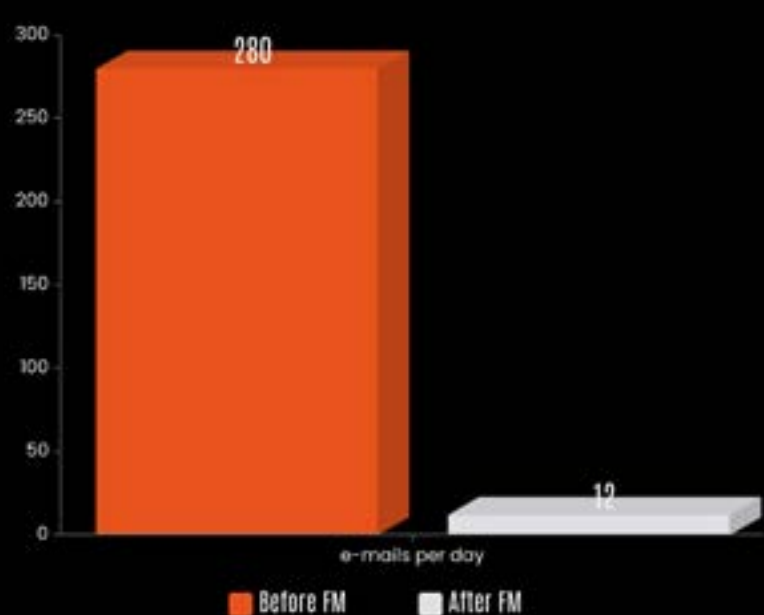

FLEET MANAGER

TAILOR MADE
FLEET MANAGEMENT SOFTWARE

<1.000 MANAGED CARS

DAMAGES &
REPAIRS

-12%

VEHICLES
OPTIMIZATION

+40%

CO2
EMISSIONS

-30%

-268 e-mails per day

+13 hours time saved

+ 1 MLN fine payments recovery

20 out of 100
fine payments
recovered
BEFORE FM

80 out of 100
fine payments
recovered
AFTER FM

www.ptqs.it
info@ptqs.it

CONTACT US