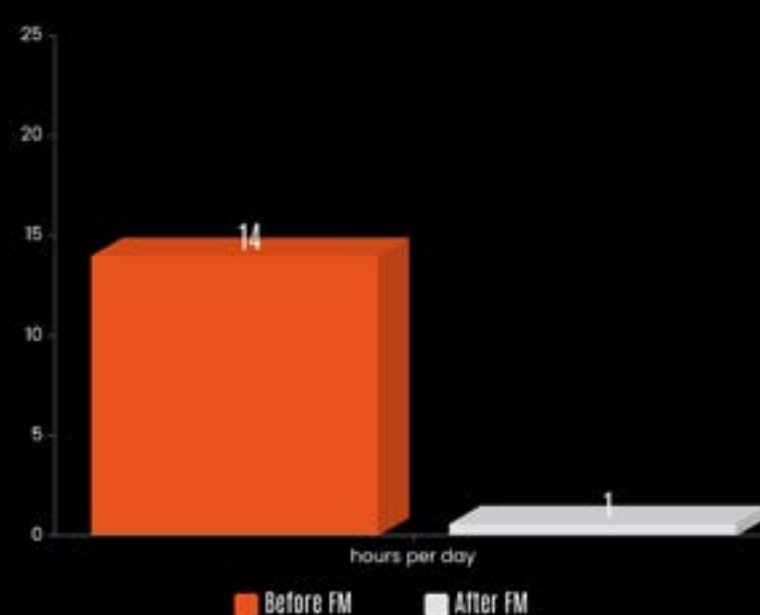

FLEET MANAGER

TAILOR MADE
FLEET MANAGEMENT SOFTWARE

<1.000 MANAGED CARS

DAMAGES &
REPAIRS

-12%

VEHICLES
OPTIMIZATION

+40%

CO2
EMISSIONS

-30%

-268 e-mails per day

+13 hours time saved

+ 1 MLN fine payments recovery

20 out of 100
fine payments
recovered
BEFORE FM

80 out of 100
fine payments
recovered
AFTER FM

www.ptqs.it
info@ptqs.it

CONTACT US